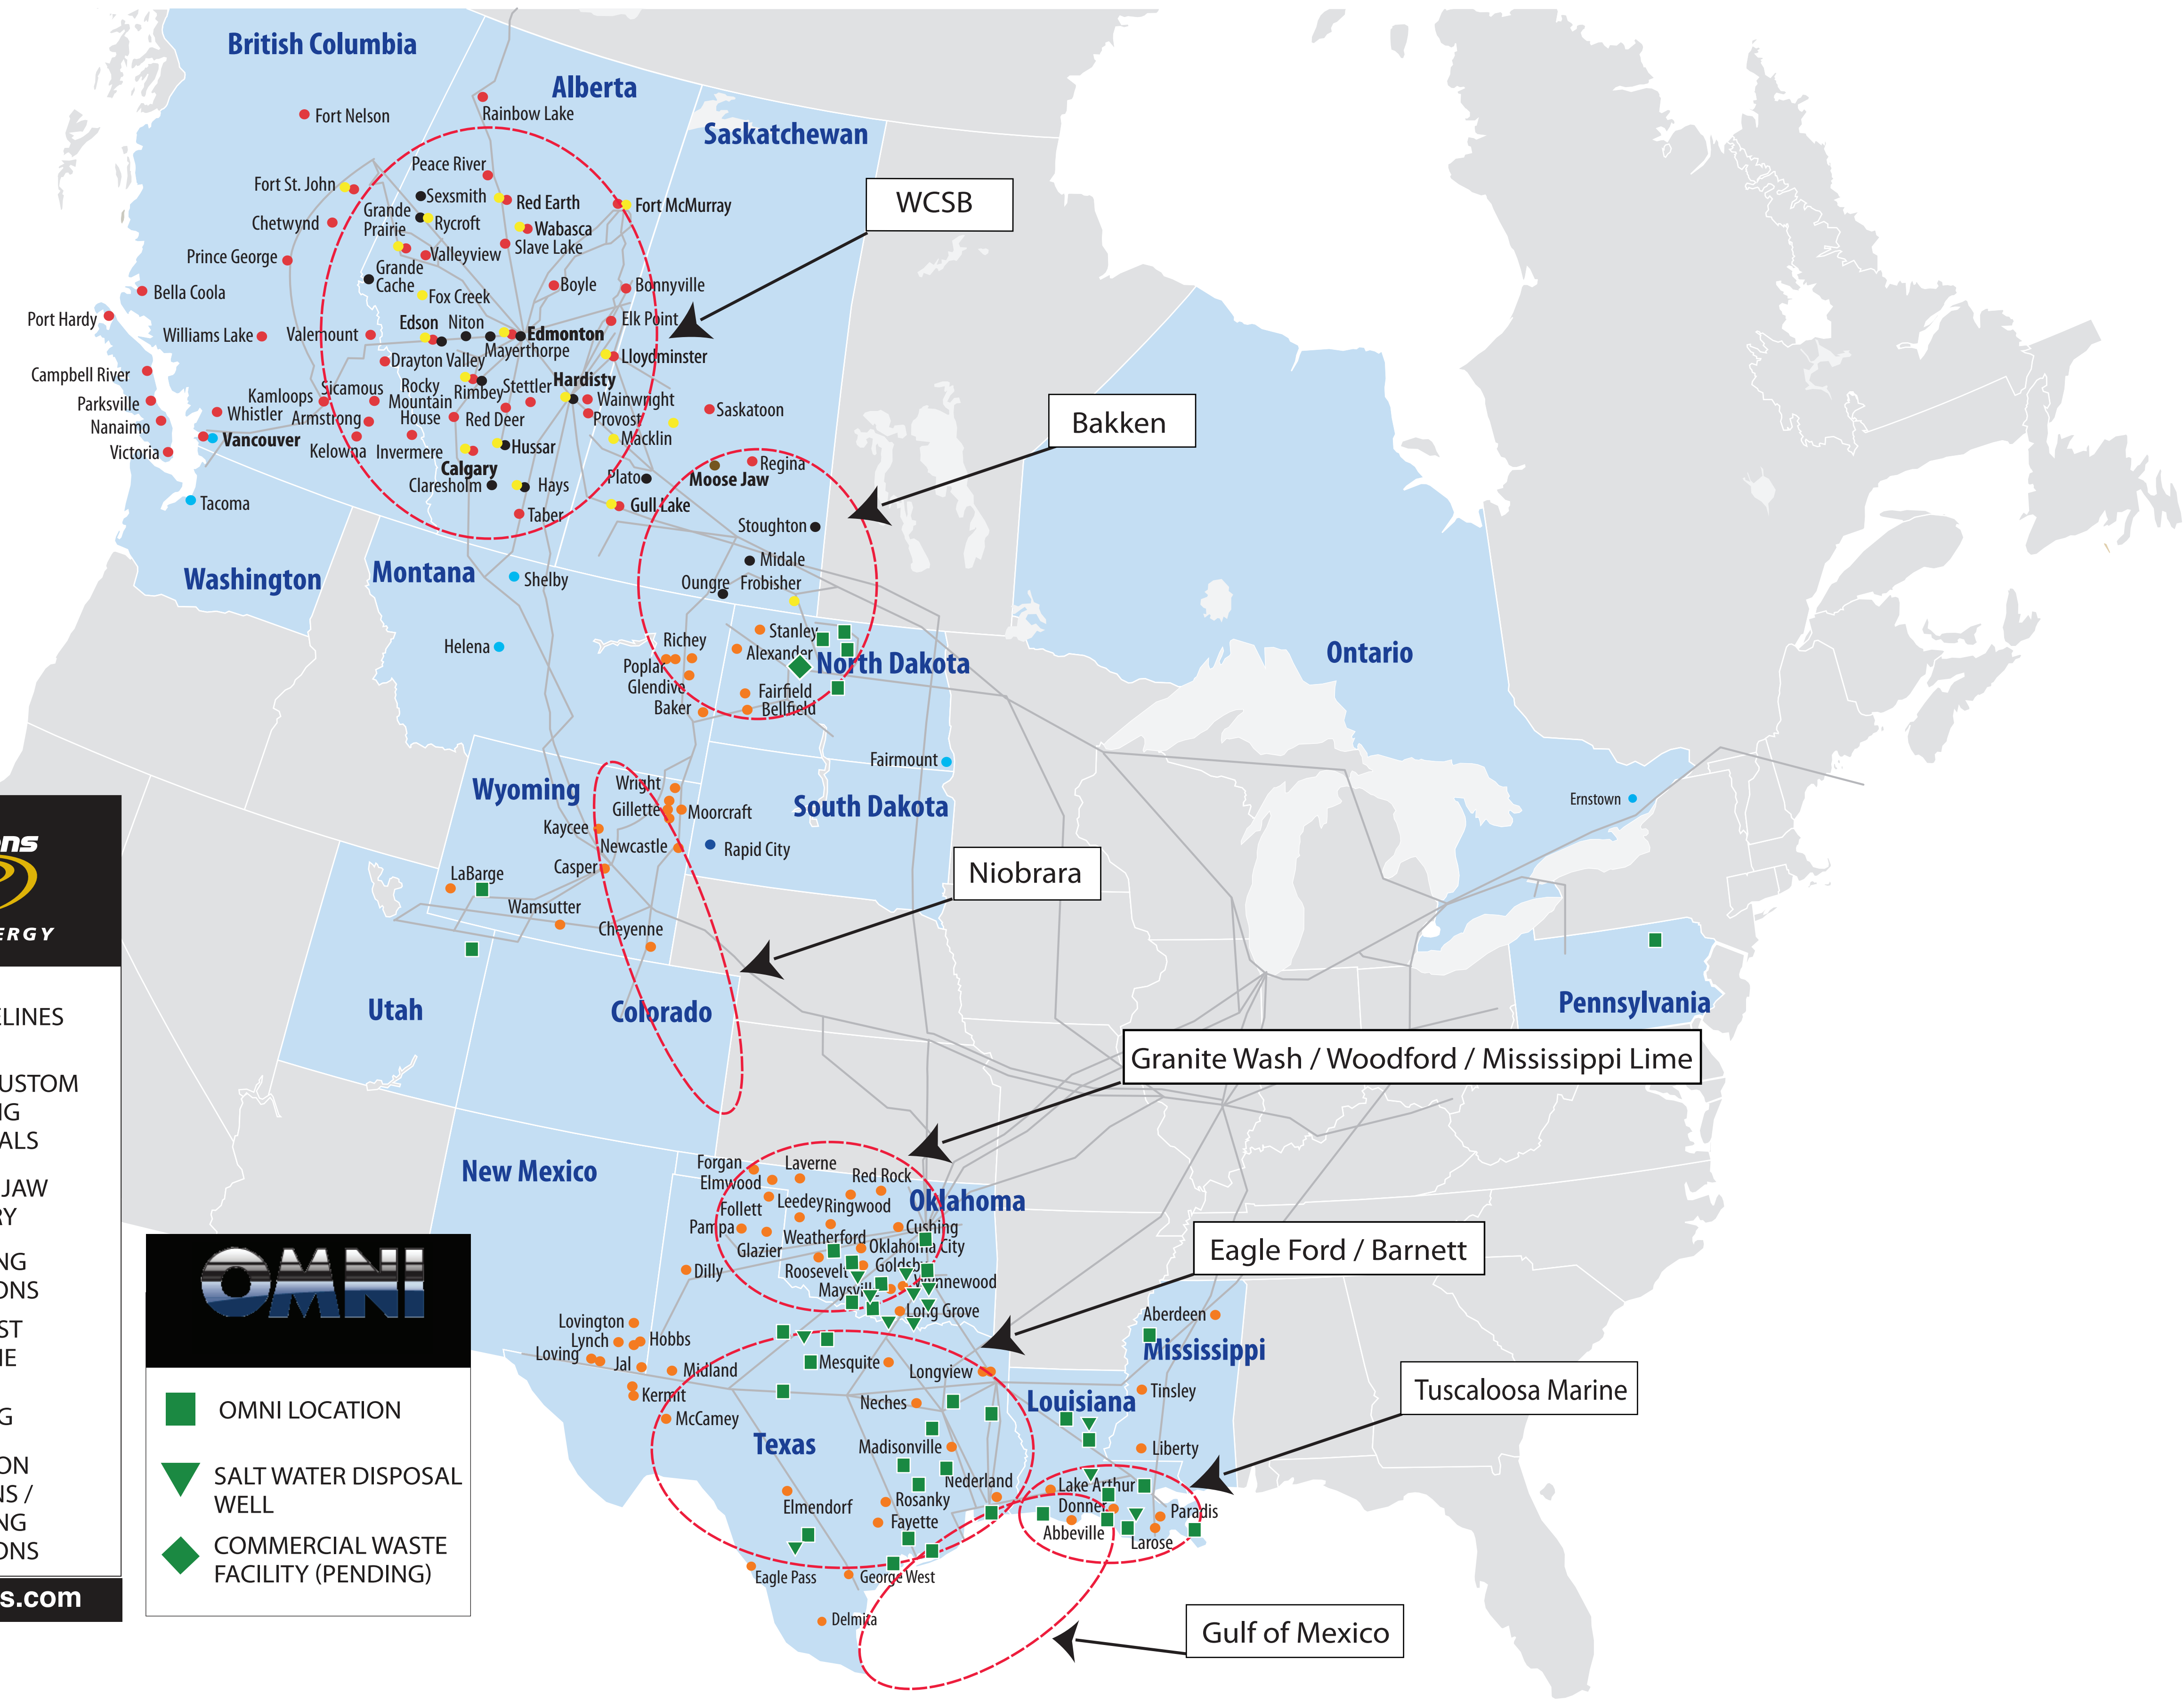

OIL PIPELINES

- OIL & CUSTOM TREATING TERMINALS
- MOOSE JAW REFINERY
- TRUCKING LOCATIONS
- CANWEST PROPANE
- NGL/LPG
- INJECTION STATIONS / TRUCKING LOCATIONS

www.gibsons.com

- OMNI LOCATION
- ▼ SALT WATER DISPOSAL WELL
- ◆ COMMERCIAL WASTE FACILITY (PENDING)

WCSB

Bakken

Niobrara

Granite Wash / Woodford / Mississippi Lime

Eagle Ford / Barnett

Tuscaloosa Marine

Gulf of Mexico