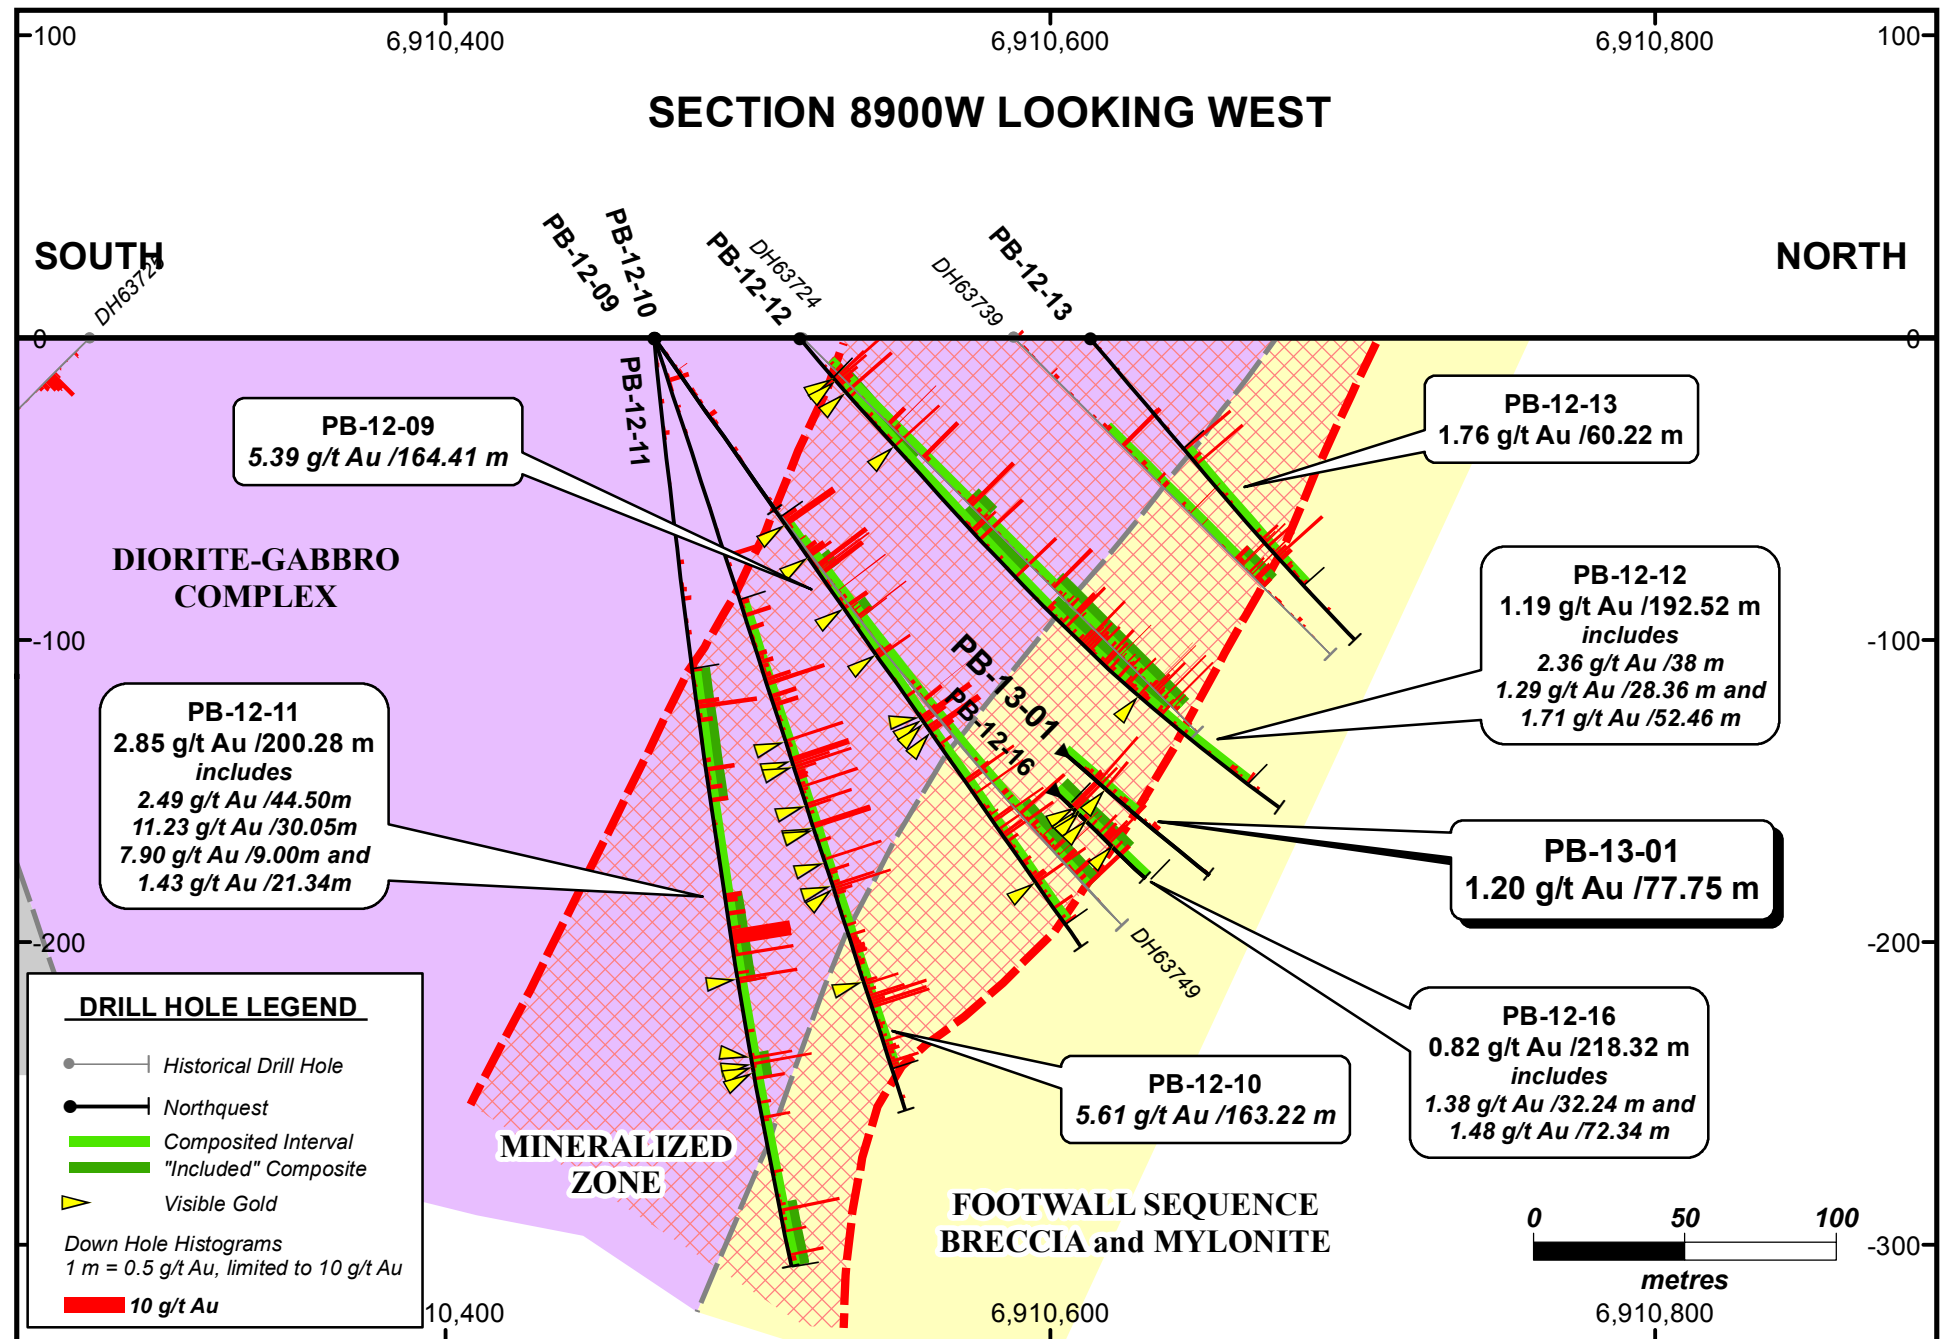

**PISTOL BAY PROJECT - VICKERS TARGET
2013 DRILLING**

September 3, 2013

SECTION 8925W LOOKING WEST