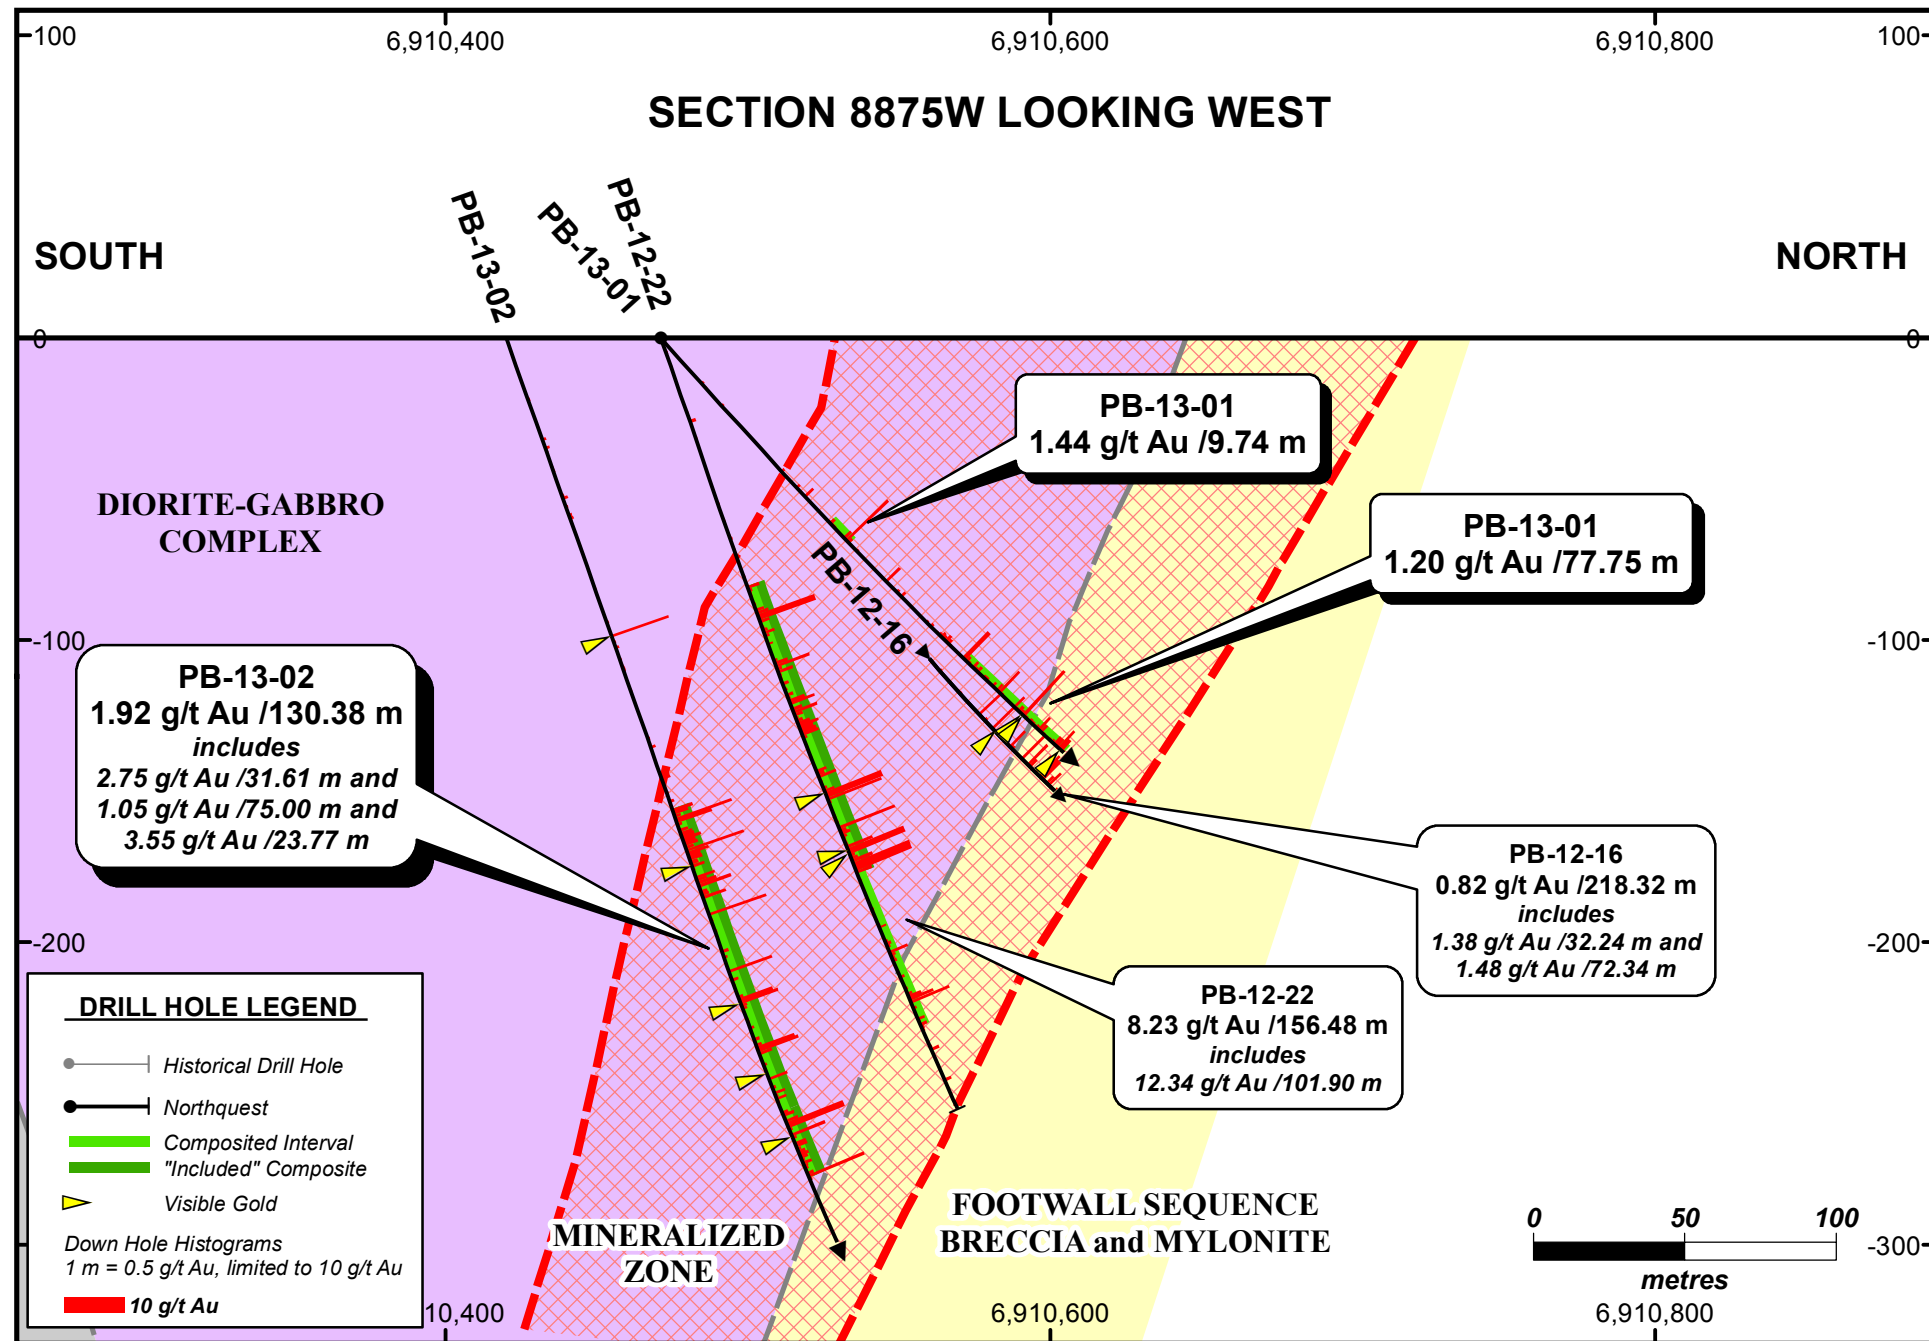

**PISTOL BAY PROJECT - VICKERS TARGET
2013 DRILLING**

September 3, 2013

SECTION 8925W LOOKING WEST