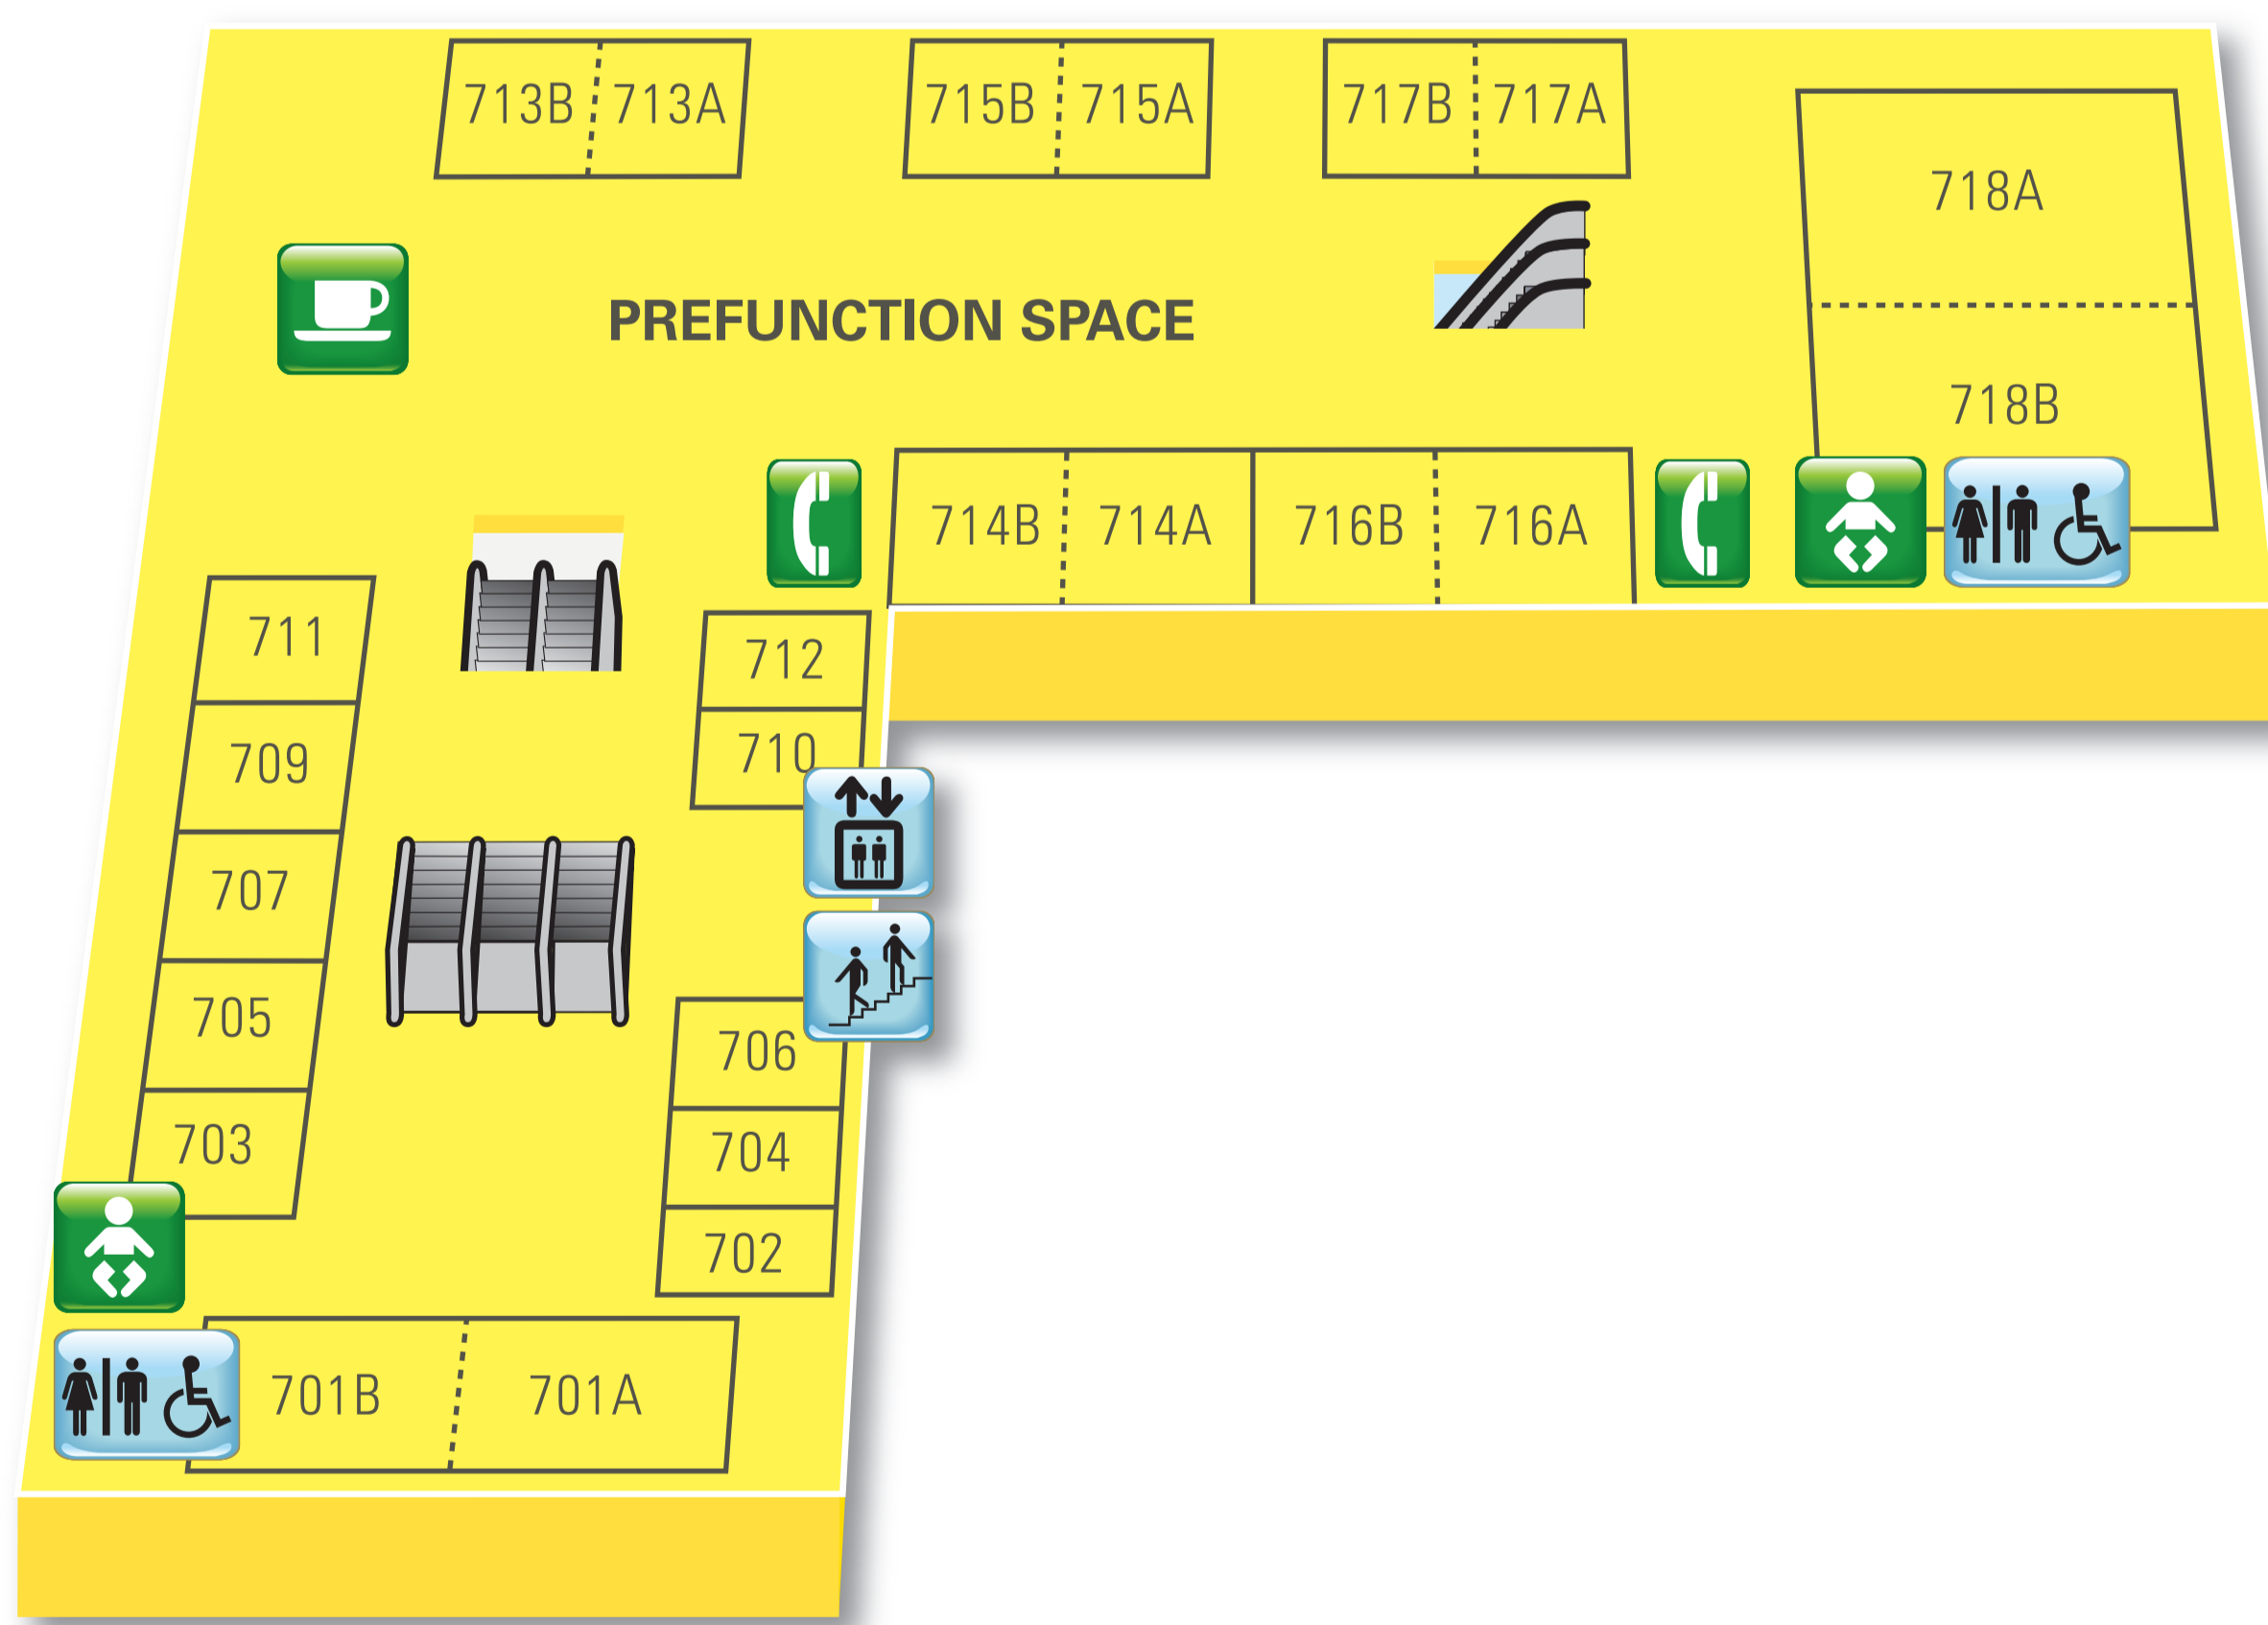

LEVEL 400

MEETING ROOMS/TERRACE

LEVEL 500

MEETING ROOMS/STREET LEVEL

LEVEL 600

REGISTRATION/PARKING

-  BABY CHANGING STATION
-  BANK MACHINE
-  BUS & TAXI DROP OFF
-  COFFEE CONCESSION
-  COATS
-  ELEVATORS
-  ENTRANCE
-  FIRST AID
-  GUEST SERVICES
-  PARKING
-  STAIRS
-  TELEPHONE
-  WASHROOMS

LEVEL 700

MEETING ROOMS

LEVEL 800

EXHIBIT LEVEL