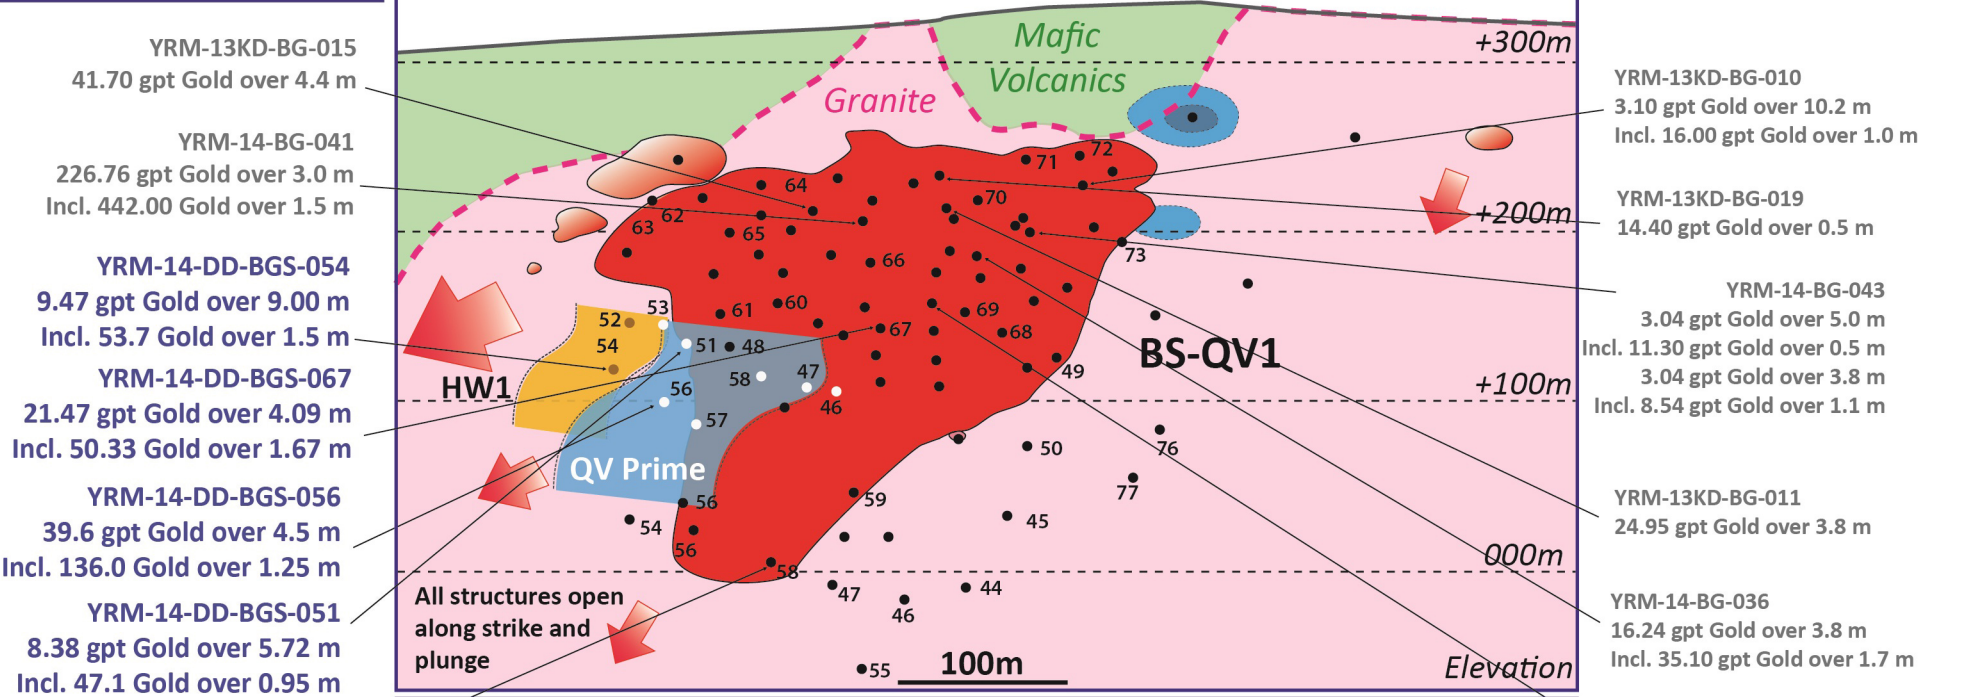

Conceptual Long Section

Looking South West 1.8km to 55 Zone →

YRM-13KD-BG-015
41.70 gpt Gold over 4.4 m

YRM-14-BG-041
226.76 gpt Gold over 3.0 m
Incl. 442.00 Gold over 1.5 m

YRM-14-DD-BGS-054
9.47 gpt Gold over 9.00 m
Incl. 53.7 Gold over 1.5 m

YRM-14-DD-BGS-067
21.47 gpt Gold over 4.09 m
Incl. 50.33 Gold over 1.67 m

YRM-14-DD-BGS-056
39.6 gpt Gold over 4.5 m
Incl. 136.0 Gold over 1.25 m

YRM-14-DD-BGS-051
8.38 gpt Gold over 5.72 m
Incl. 47.1 Gold over 0.95 m

YRM-14-DD-BGS-058
24.2 gpt Gold over 1.5 m

YRM-13KD-BG-010
3.10 gpt Gold over 10.2 m
Incl. 16.00 gpt Gold over 1.0 m

YRM-13KD-BG-019
14.40 gpt Gold over 0.5 m

YRM-14-BG-043
3.04 gpt Gold over 5.0 m
Incl. 11.30 gpt Gold over 0.5 m
3.04 gpt Gold over 3.8 m
Incl. 8.54 gpt Gold over 1.1 m

YRM-13KD-BG-011
24.95 gpt Gold over 3.8 m

YRM-14-BG-036
16.24 gpt Gold over 3.8 m
Incl. 35.10 gpt Gold over 1.7 m

YRM-14-BG-037
19.94 gpt Gold over 3.7 m
Incl. 47.30 gpt Gold over 1.7 m

YRM-14-DD-BGS-XX: Current Results	Legend	● XX Current Press Release
YRM-14-DD-BGS-XX: Previously released results	■ QV 1	○ XX QV Prime Intersections
	■ QV Prime	● XX HW1 Intersections
	■ HW 1	● Previously Released Results