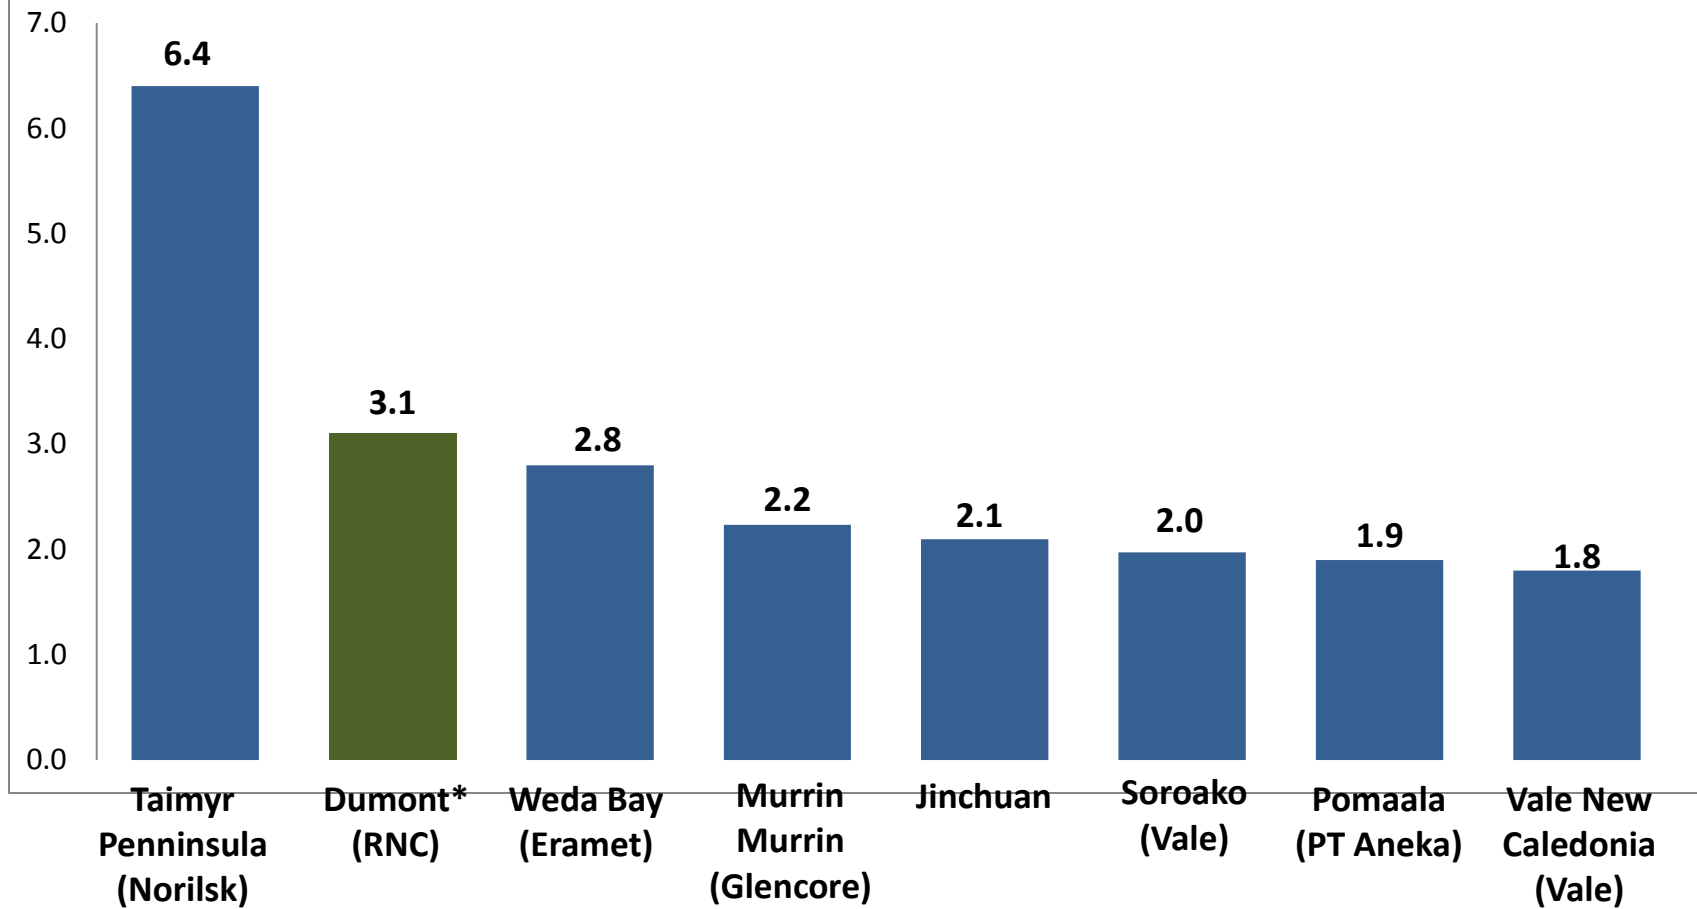

Ranked Global Contained Nickel Reserves (P & P) (by operation, Mt)

* Development project

Source: Latest company reports, except Weda Bay, Jinchuan, Pomaala and Vale New Caledonia : Wood Mackenzie February 2015 Global Nickel Mine Summary Report.