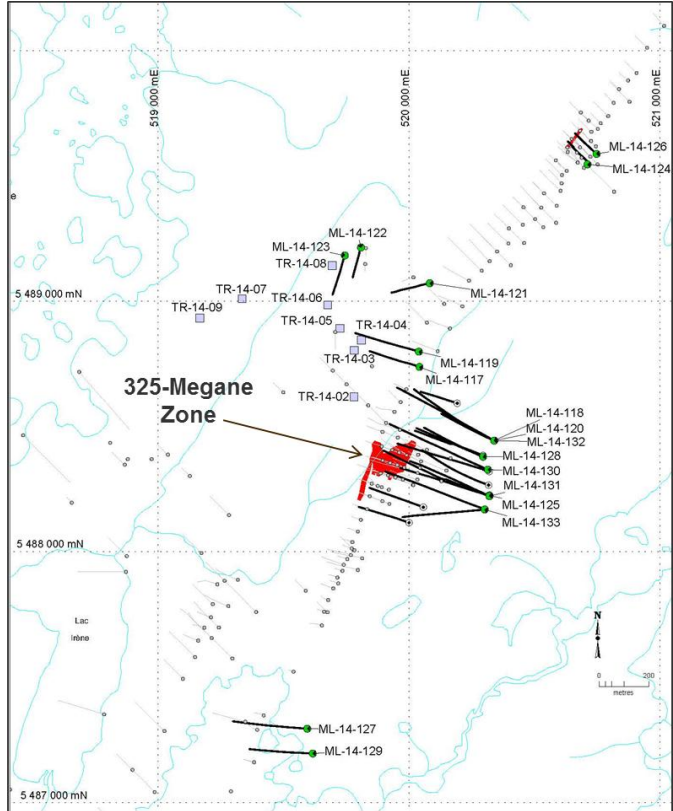

### DRILL HOLE PLAN MAP – MONSTER LAKE PROJECT

### MONSTER LAKE 2014 FALL DRILLING PROGRAM - FINAL RESULTS 325-Megane Zone Longitudinal Section