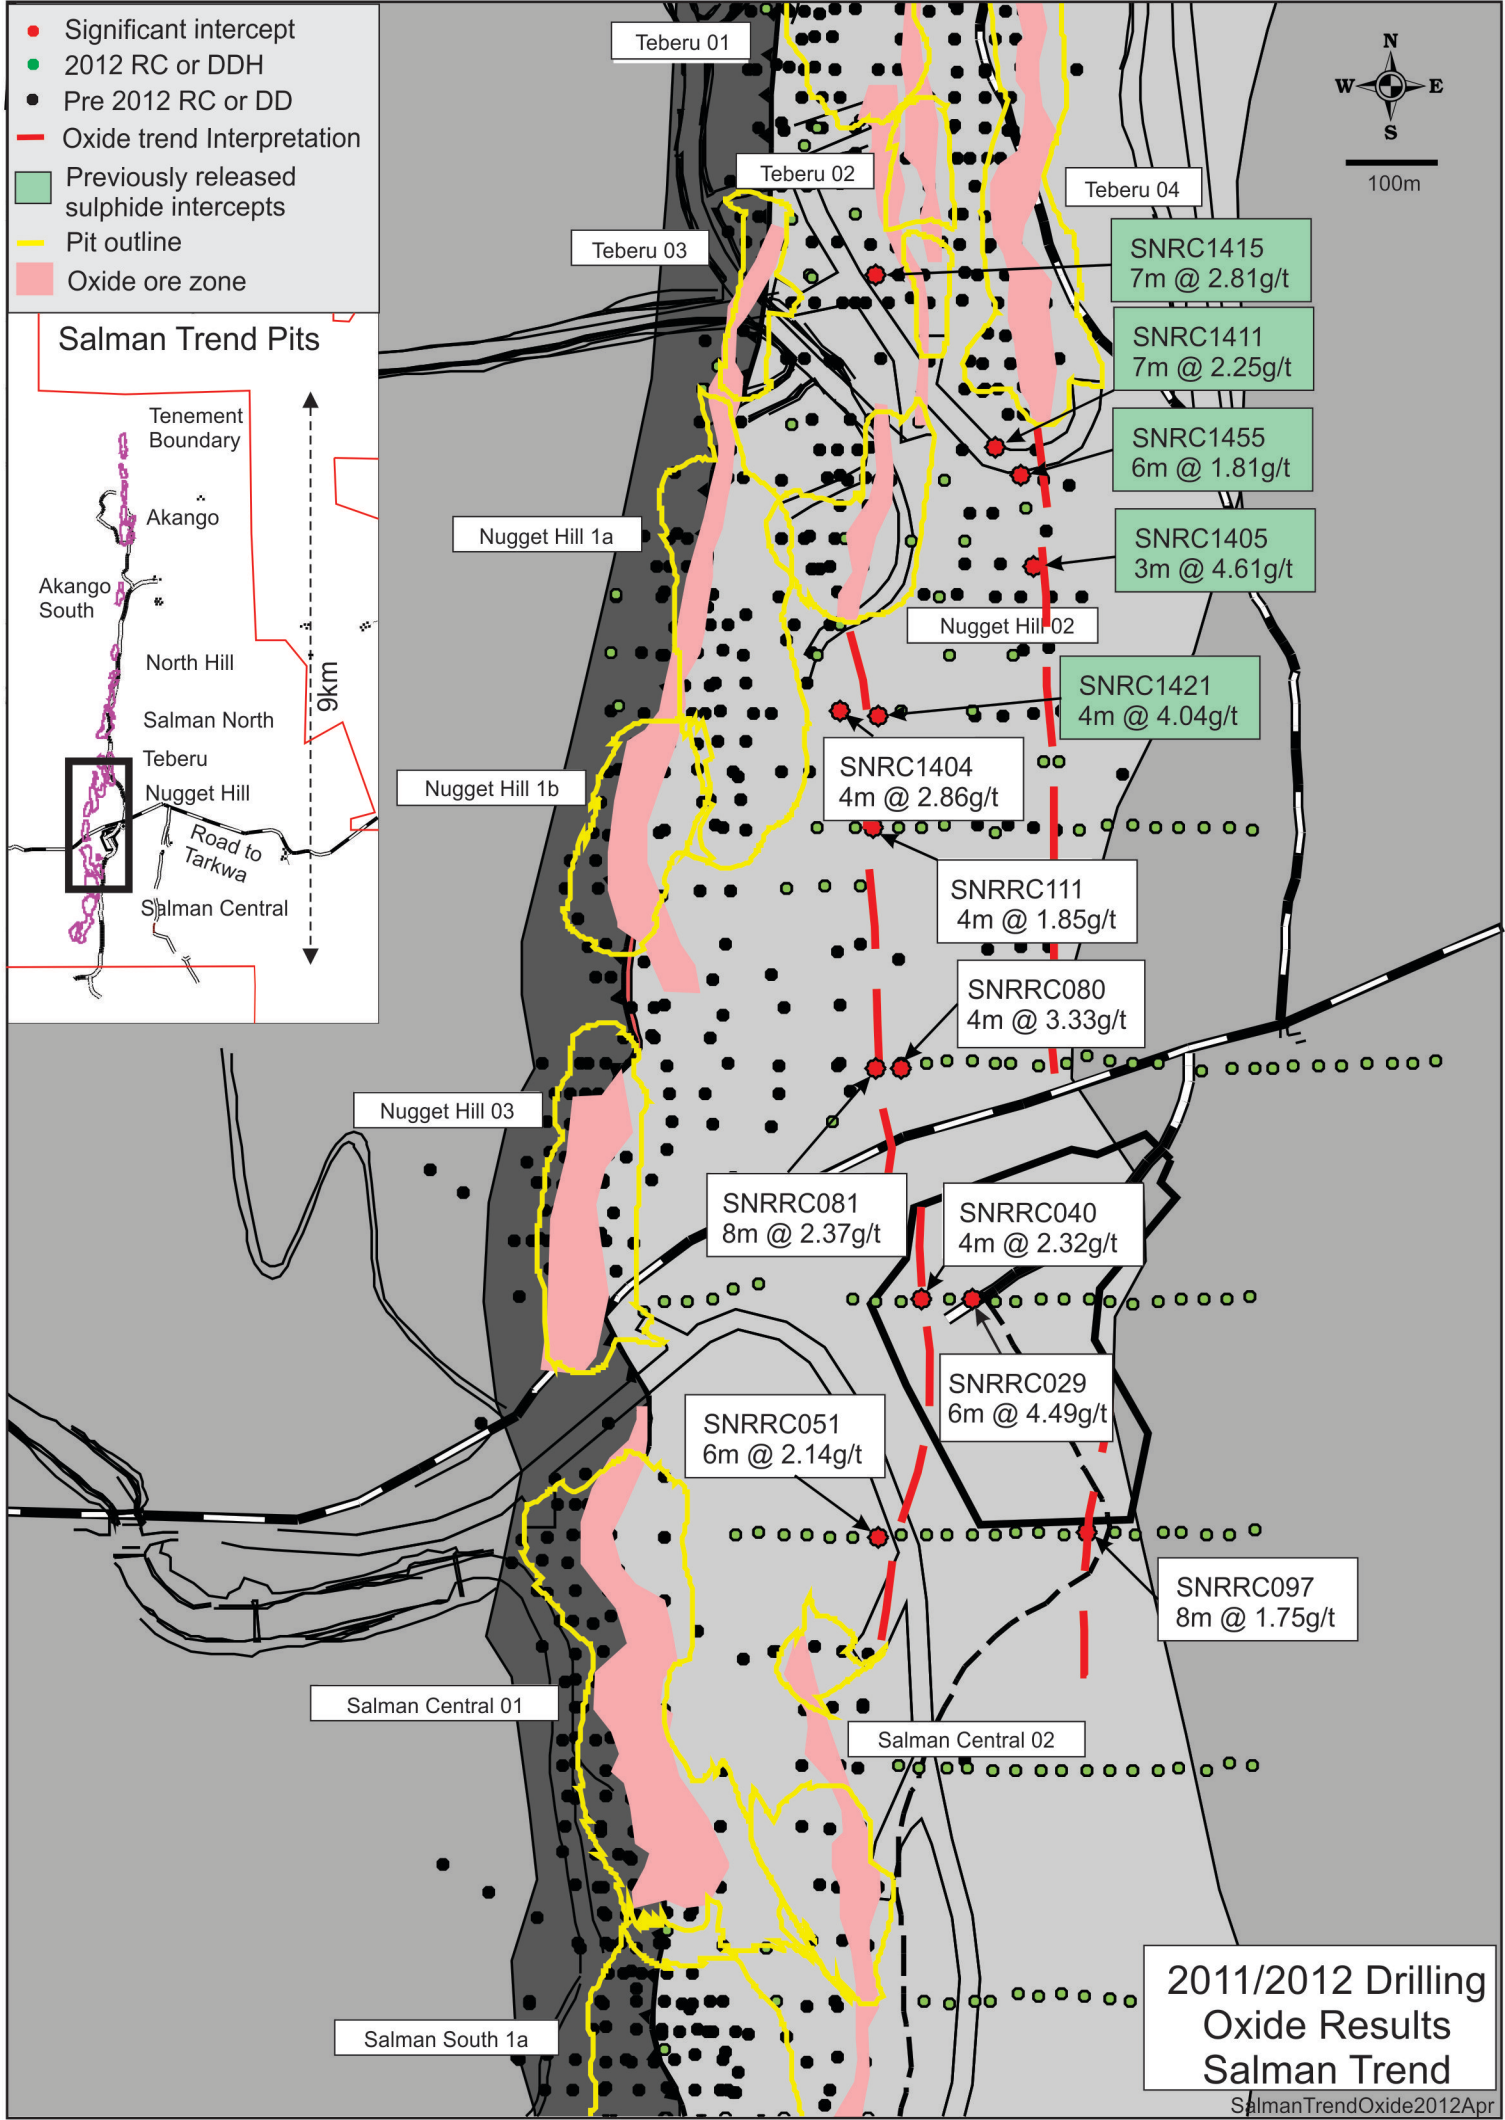

- Significant intercept
- 2012 RC or DDH
- Pre 2012 RC or DD
- Oxide trend Interpretation
- Previously released sulphide intercepts
- Pit outline
- Oxide ore zone

2011/2012 Drilling  
Oxide Results  
Salman Trend