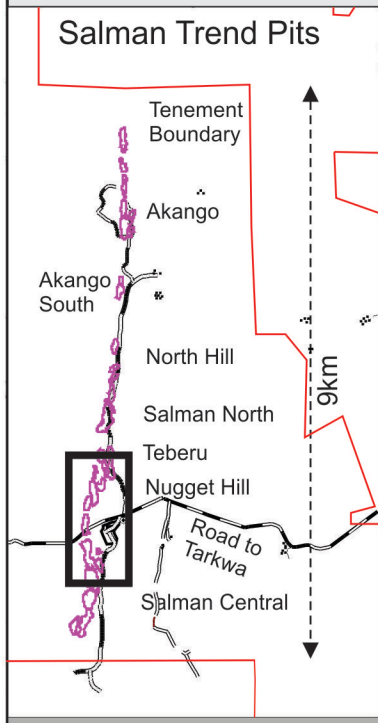

- Significant intercept
- 2012 RC or DDH
- Pre 2012 RC or DD
- Oxide trend Interpretation
- Previously released sulphide intercepts
- Pit outline
- Oxide ore zone

2011/2012 Drilling  
Oxide Results  
Salman Trend