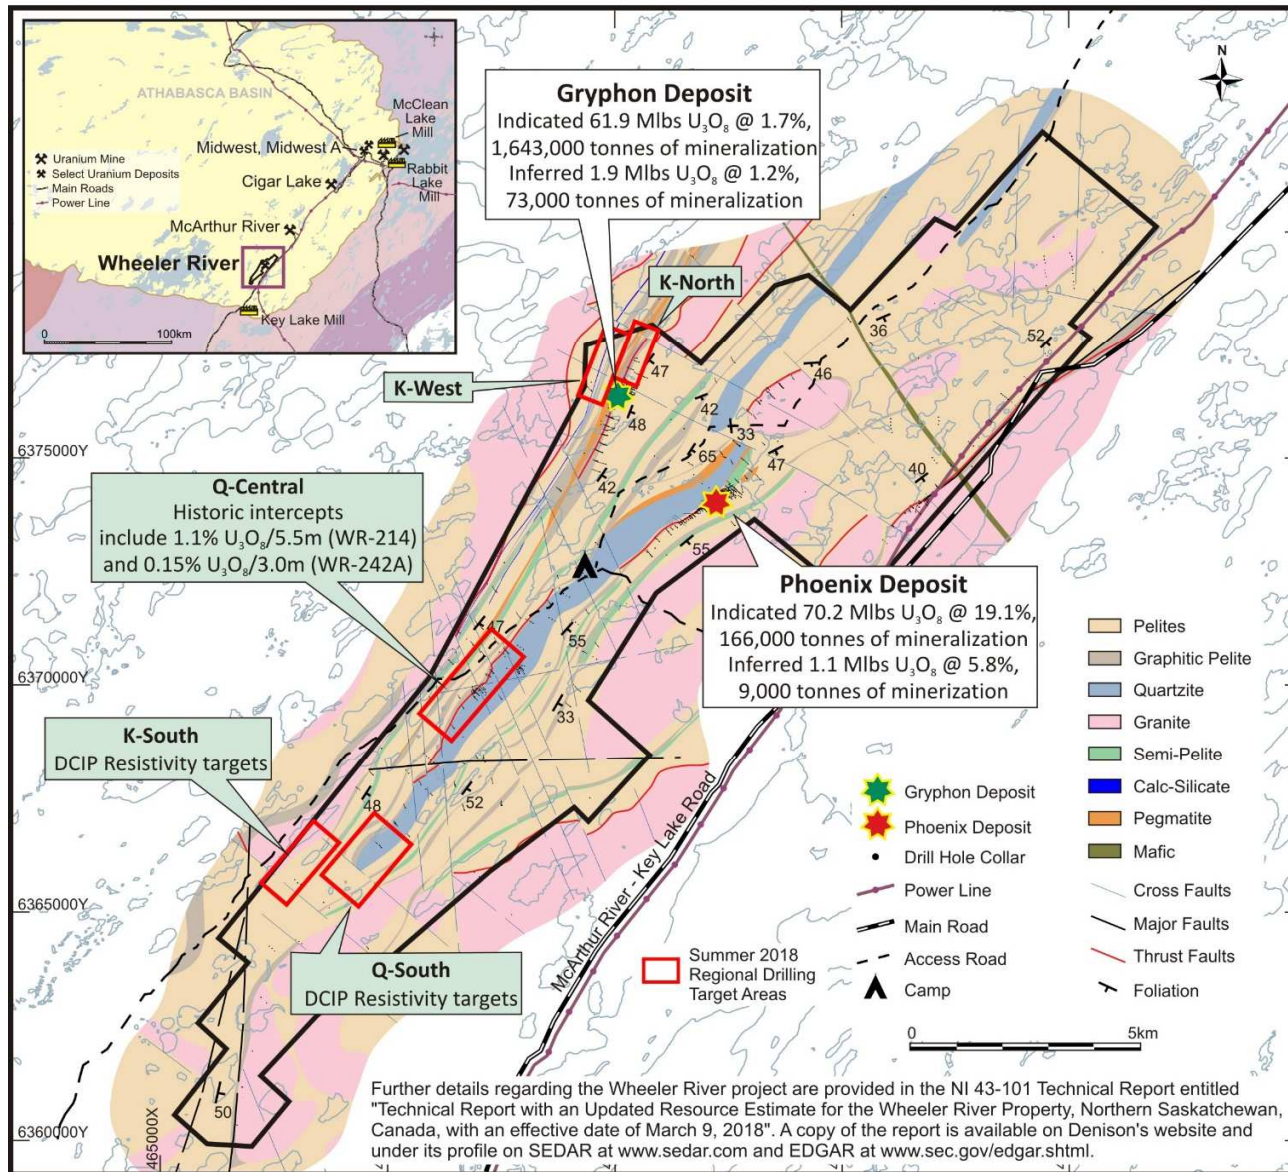

Wheeler River Summer 2018 Drilling Program

Figure 1: Wheeler River basement geology and summer 2018 regional target areas.